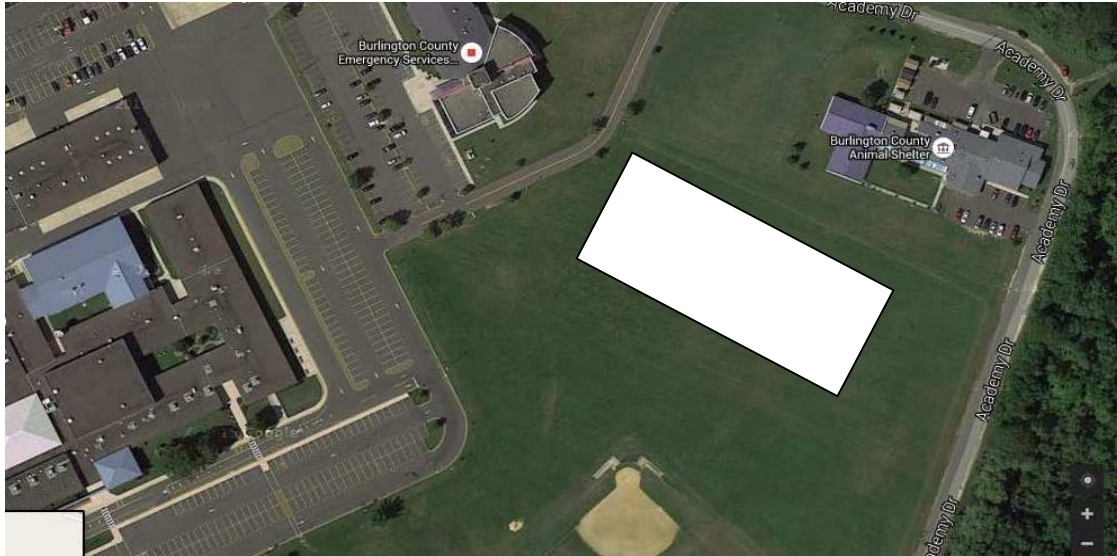

Flag Football Practice Area: 2 Locations

At BCIT (Burlington County Institute of Technology)

695 Woodlane Road - Westampton, NJ 08060

Use the area in white near the Animal Shelter.

At Westampton Sports Complex

301 Bridge St. - Westampton, NJ 08060

Use any common grass area.

The 2 turf fields and 4 baseball fields are not to be used.