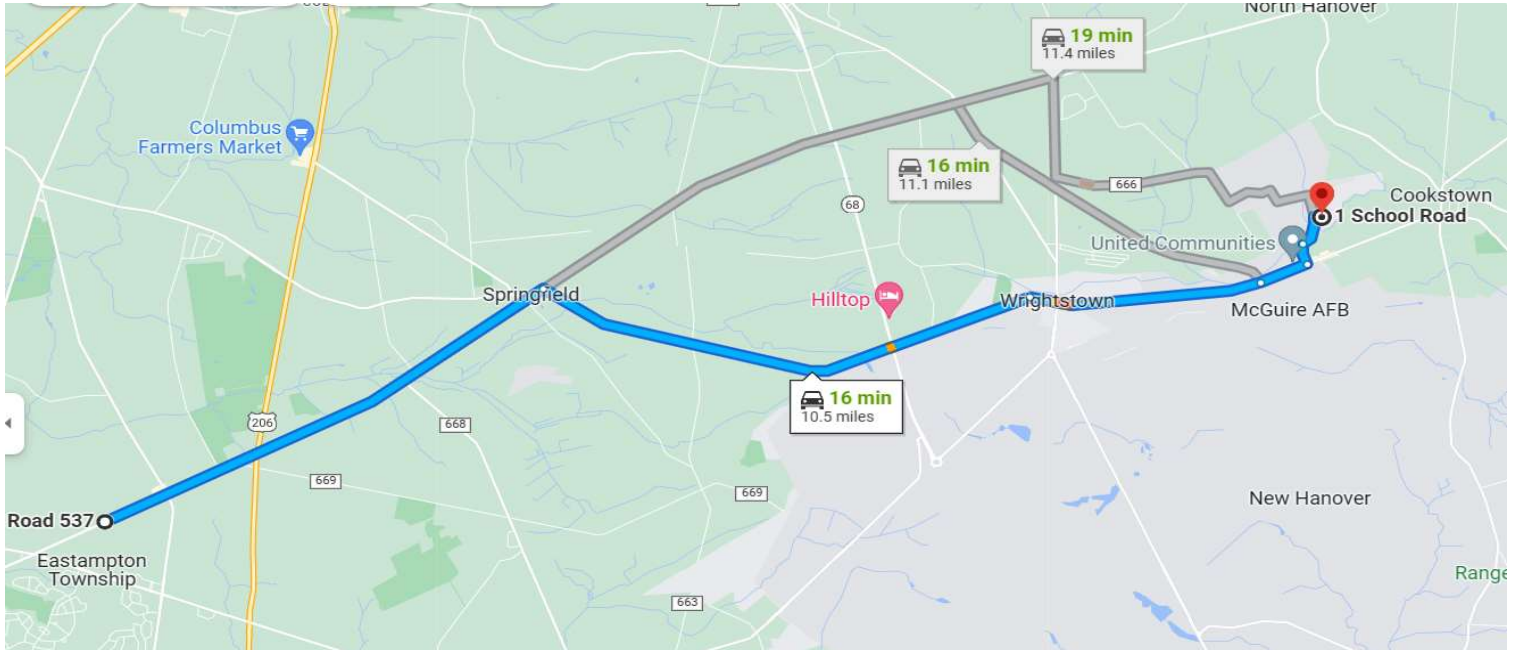

Endeavour Elementary School - Directions

1 School Rd. - McGuire AFB, 08641

16 min (10.5 miles)

via Monmouth Rd and Saylor's Pond Rd
Best route now due to traffic conditions

⚠ This route has restricted usage or private roads.

This school IS NOT actually located on Joint Base, so there is no need for special Base access this season. When you turn on S. Bolling, you will just drive around the barriers slowly and continue towards school.

County Rd 537

Eastampton Township, NJ

↑ Head northeast on Monmouth Rd toward Smithville Rd

3.9 mi

↘ Turn right onto Saylor's Pond Rd

4.0 mi

↑ Continue onto W Main St

1.8 mi

↑ Continue onto Cookstown-Wrightstown Rd/Wrightstown Cookstown Rd

0.4 mi

↙ Turn left onto S Bolling Blvd

0.2 mi

↘ Turn right onto School Rd

⚠ Restricted usage road

i Destination will be on the right

0.3 mi